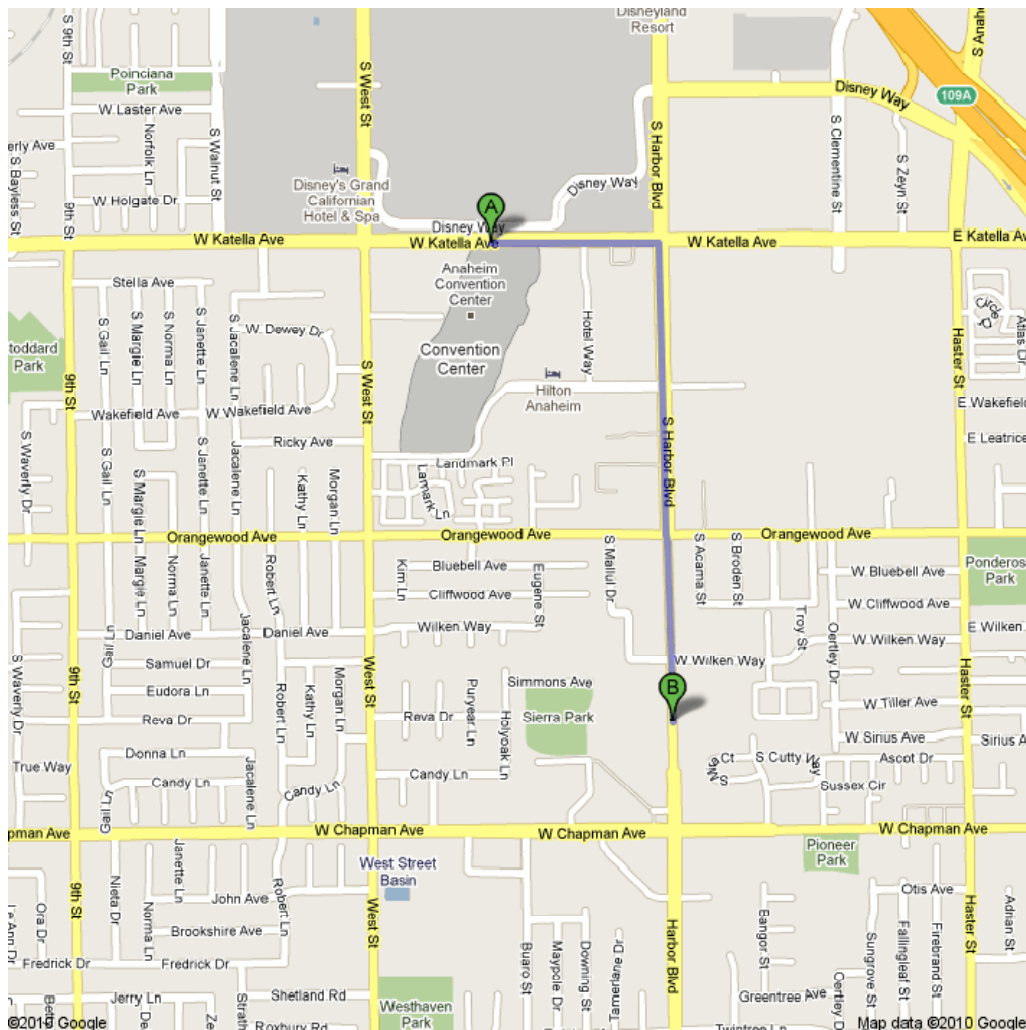

Direction from Google maps

Anaheim Convention Center
800 West Katella Avenue
Anaheim, CA 92802-3496
(714)765-8950

Show: [Text only](#) | [Map](#) | [Street View](#)

1. Head **east** on **W Katella Ave** toward **Hotel Way** go 0.3 mi
About 5 mins total 0.3 mi

Show: [Text only](#) | [Map](#) | [Street View](#)

2. Turn **right** at **S Harbor Blvd** go 0.8 mi
Destination will be on the right About 16 mins total 1.1 mi

Show: [Text only](#) | [Map](#) | [Street View](#)

11757 Harbor Blvd, Garden Grove, CA 92802

(BUCA DI BEPPO ANAHEIM, 7:00PM, 6/13/10)

These directions are for planning purposes only. You may find that construction projects, traffic, weather, or other events may cause conditions to differ from the map results, and you should plan your route accordingly. You must obey all signs or notices regarding your route.

Map data ©2010 Google